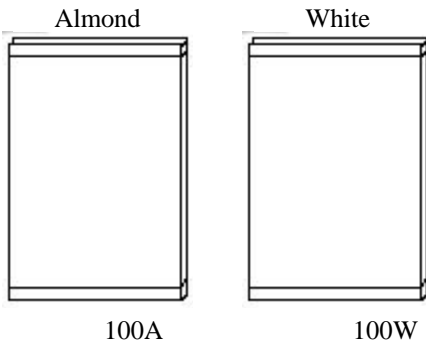

WITH RED
OAK PULLS

WITH MATCHING PVC EDGE
BANDING ON ALL FOUR EDGES

ALL PRICES ARE PER
SQUARE FOOT

DOORS

MATCHING DRAWER FRONTS

DESIGN NUMBER	*RED OAK WOOD PULLS	EDGE BANDED 4 SIDES	MINIMUM SIZE WIDTH X HEIGHT
100 A or W	\$ 8.20	N/A	4 1/2 X 12
104 A or W	N/A	\$ 6.60	12 X 12

DESIGN NUMBER	*RED OAK WOOD PULLS	EDGE BANDED 4 SIDES	MINIMUM SIZE WIDTH X HEIGHT
10F A or W	\$ 14.40	N/A	4 1/2 X 3 1/2
14F A or W	N/A	\$ 12.70	4 1/2 X 3 1/2

Almond
or
White

Laminate Doors are constructed using 5/8" high grade particle board core with Thermofused Melamine laminated to face and back. Edge Banded with matching color.