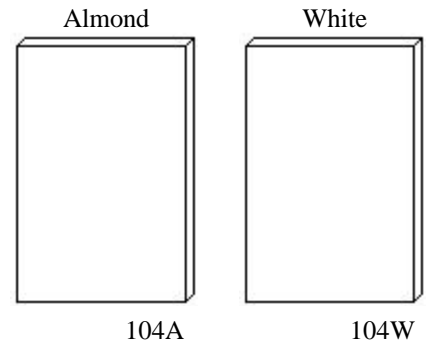

WITH RED
OAK PULLS

WITH MATCHING PVC EDGE
BANDING ON ALL FOUR EDGES

ALL PRICES ARE PER
SQUARE FOOT

DOORS

MATCHING DRAWER FRONTS

DESIGN NUMBER	*RED OAK WOOD PULLS	EDGE BANDED 4 SIDES	MINIMUM SIZE WIDTH X HEIGHT
100 A or W	\$ 8.20	N/A	4 1/2 X 12
104 A or W	N/A	\$ 6.60	12 X 12

DESIGN NUMBER	*RED OAK WOOD PULLS	EDGE BANDED 4 SIDES	MINIMUM SIZE WIDTH X HEIGHT
10F A or W	\$ 14.40	N/A	4 1/2 X 3 1/2
14F A or W	N/A	\$ 12.70	4 1/2 X 3 1/2

Almond
or
White

Laminate Doors are constructed using 5/8" high grade particle board core with Thermofused Melamine laminated to face and back. Edge Banded with matching color.