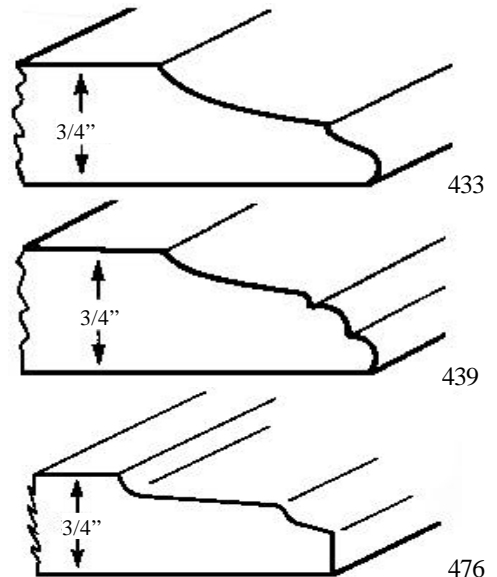

# 400

SERIES  
DRAWER  
FRONTS

*Grain runs Left to Right*

**ALL PRICES ARE PER  
SQUARE FOOT**

DESIGN NUMBER	*400 (glued up)	*444 (1 Solid piece) <b>MAXIMUM 6"H</b>	433, 439, 476	410	*414	415, 417, 418	* 400 and 444 drawer fronts are simply 3/4" thick slabs with the same edge on them as on the doors.		
	3/4" THICK			15/16" THICK					
RED OAK (or ALDER)	\$15.30	\$16.70	\$16.70	\$18.00	\$19.60	\$19.60	HARVEST ROYAL	NORDIC CARAMEL	CHESTNUT (OAK ONLY)
ASH	\$14.80	NA	\$16.20	\$17.40	NA	\$19.10	NONE		
MAPLE	\$19.60	\$21.10	\$21.10	\$23.10	\$24.80	\$24.80	ROYAL CAFÉ	SANIBEL	CHERRYSTONE
PAINT GRADE	\$12.20	NA	\$14.20	\$14.40	NA	\$16.70	NONE		
CHERRY	\$21.20	NA	\$22.70	\$24.90	NA	\$26.70	HARVEST ROYAL	NATURAL FROST	BURGANDY
KNOTTY PINE	\$13.10	NA	\$14.40	NA	NA	NA	HARVEST	NATURAL	
HICKORY	\$15.50	NA	\$16.70	NA	NA	NA	ROYAL	NATURAL	
WHITE OAK	\$16.30	NA	\$17.80	NA	NA	NA	NATURAL		
MAHOGONY or WALNUT	\$26.50	NA	\$28.60	NA	NA	NA	NATURAL		
PAINT GRADE	\$13.50	NA	\$16.00	NA	NA	NA	NONE		
WHITE PINE	\$13.50	NA	\$15.20	NA	NA	NA	HARVEST	NATURAL	
POPLAR	\$13.10	NA	\$14.40	NA	NA	NA	NONE		
MDF	ORDER 7DF WITHOUT WHITE BACK			NA	NA	NA	NONE		
SELECT WOODS							AVAILABLE COLORS		
SELECT RED OAK	17.40	19.00	19.00	20.50	22.40	22.40	HARVEST ROYAL	NATURAL FROST	NORDIC CARAMEL CHESTNUT
SELECT ASH	16.80	NA	18.30	19.80	NA	21.50			
SELECT MAPLE	22.30	23.90	23.90	26.20	28.10	28.10	ROYAL CAFÉ	NATURAL FROST	CHERRYSTONE WHEAT
SELECT CHERRY	24.10	NA	25.80	28.40	NA	30.40	HARVEST ROYAL	NATURAL FROST	BURGANDY
SELECT WHITE OAK	18.50	NA	20.20	21.80	NA	23.80	HARVEST	NATURAL FROST	
<b>MINIMUM SIZE</b> Width x Height	<b>6 X 3 1/2</b>	<b>6 X 3 1/2</b> <i>*(MAXIMUM 6" H on 444)</i>	<b>6 X 5</b>	<b>6 X 5</b>	<b>6 X 5</b>	<b>6 X 5</b>	<b>SOLID DRAWER FRONTS</b>		
ORDER # 400 DRAWER FRONT AND SPECIFY ANY OPTIONAL EDGE PROFILE SHOWN ON EDGE PROFILE PAGE FOR A RAISED PANEL LOOK, ORDER # 439, 433, 476, 415, 417, or 418									