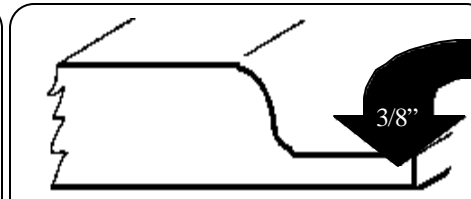

## OPTIONAL *PANEL* PROFILES

Available on **300** and **500** series **WOOD** doors only.

Profile 1

Profile 2

Profile 6

Profile 3

Profile 7

Profile 8

Profile R

Profile H

PANEL PROFILES FIT 3/8" INSIDE OF DOOR FRAME

Some Panel Profiles will be slightly different than drawings when used with 500 series doors

**ALL OPTIONS ON THIS PAGE — NO EXTRA CHARGE**