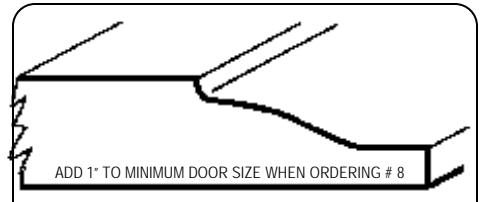

## OPTIONAL *PANEL* PROFILES

Available on **300** and **500** series **WOOD** doors only.

Profile 1

Profile 2

Profile 6

Profile 3

Profile 7

Profile 8

Profile R

Profile H

PANEL PROFILES FIT 3/8" INSIDE OF DOOR FRAME

Some Panel Profiles will be slightly different than drawings when used with 500 series doors

**ALL OPTIONS ON THIS PAGE — NO EXTRA CHARGE**